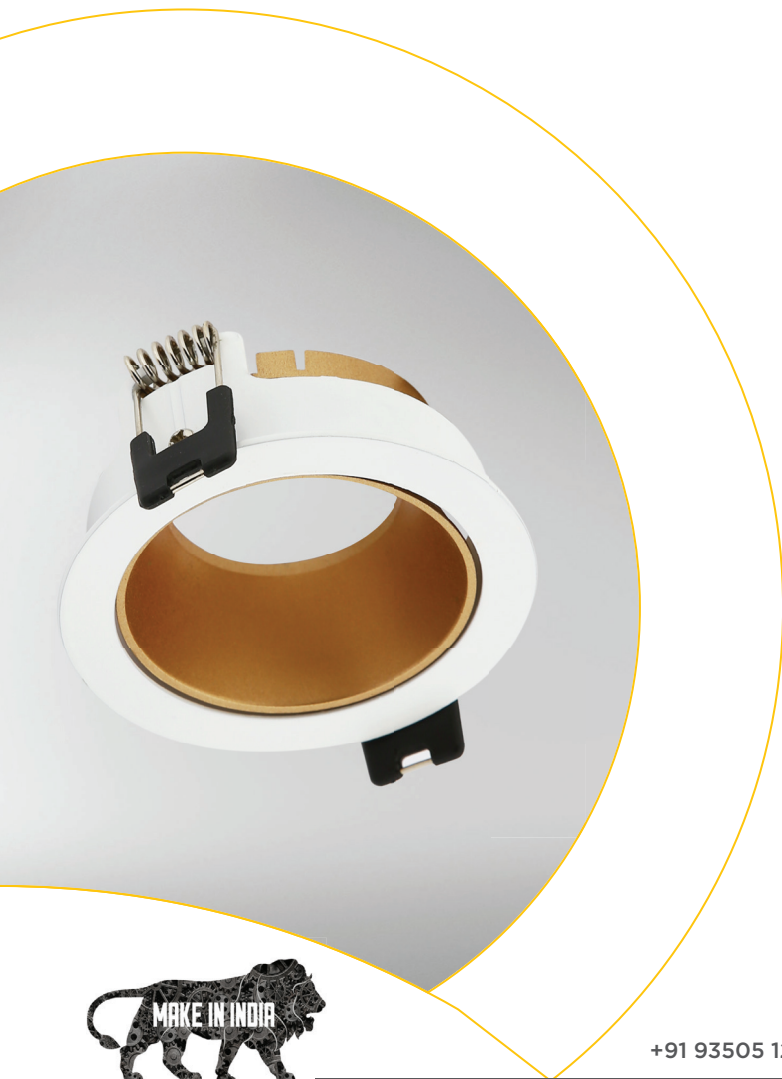

# COB INDOOR LIGHTS

// **CRIO** WH+GOLD

## PRODUCT SPECIFICATION

BEAM ANGLE	WATTS	OUTER DIMENSIONS	HEIGHT DIMENSIONS	CUT OUT
38°	7 WATTS	80 MM	100 MM	45 MM
38°	12 WATTS	80 MM	120 MM	45 MM

**CRI >80** COLOR RENDERING INDEX

## COLOR TEMPERATURES

LED USED

POWERED BY

VARIANTS

**DIMMABLE**

**NON DIMMABLE**

FINISH

**WHITE**