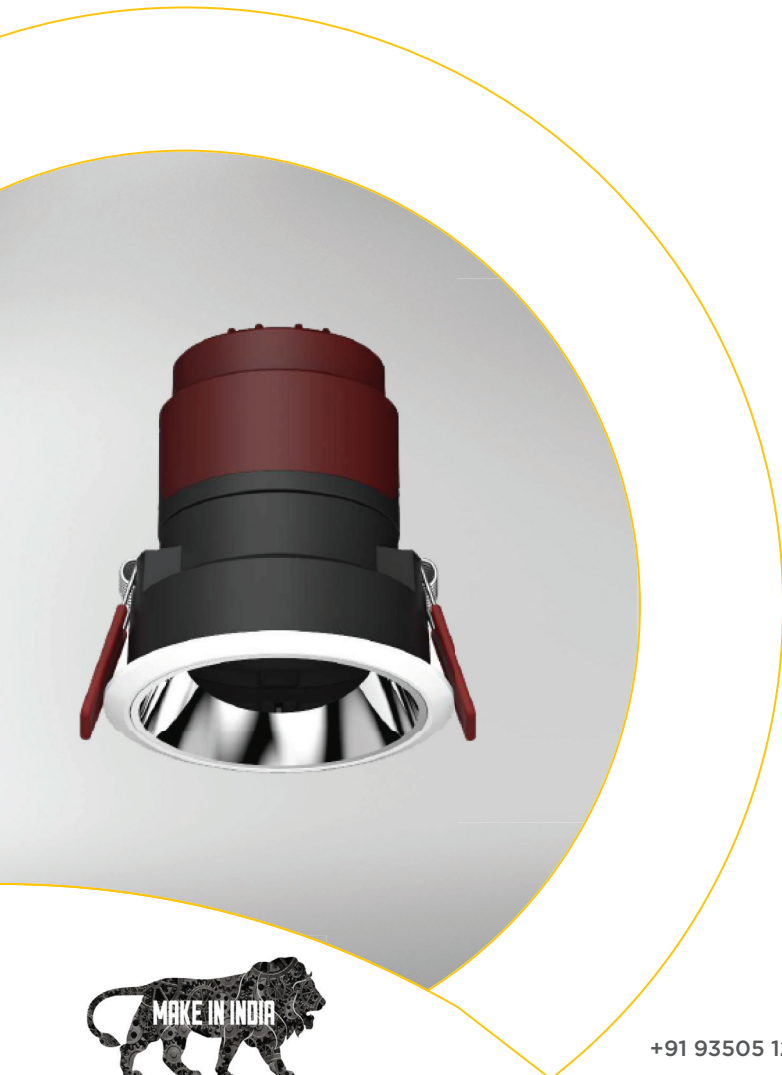

# COB INDOOR LIGHTS

**OLEV** CL-119

## PRODUCT SPECIFICATION

BEAM ANGLE	WATTS	OUTER DIMENSIONS	HEIGHT DIMENSIONS	CUT OUT
38°	12 WATTS	83 MM	109 MM	75 MM

**CRI >90** COLOR RENDERING INDEX

## COLOR TEMPERATURES

Warm White  
3000K

Natural White  
4000K

Cool White  
6000K

LED USED

POWERED BY

PHILIPS

FULHAM