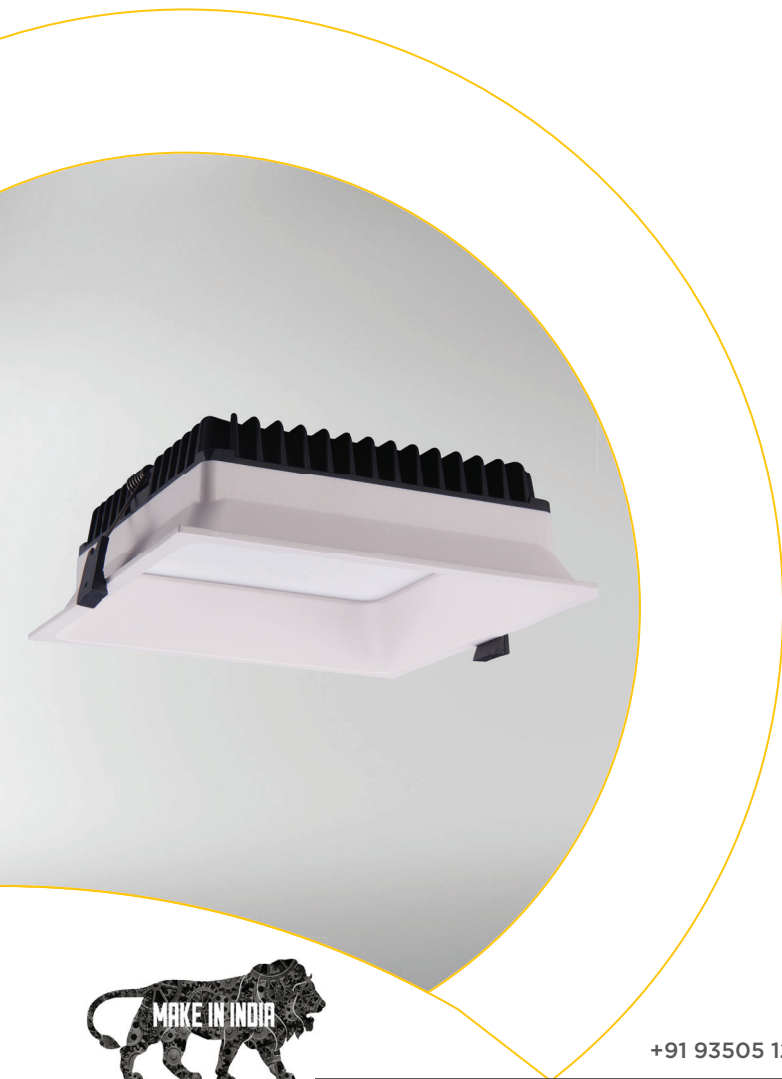

COLOR TEMPERATURES

LED USED

POWERED BY

PHILIPS

FULHAM

OSRAM

VARIANTS

DIMMABLE

NON DIMMABLE

FINISH

WHITE

APPLICATION TYPE

INDOOR

RESIDENTIAL

OFFICE

BANQUET

+91 93505 12795 • +91 78385 59997 • info@clarolights.in • www.clarolights.in

Let's Socialize [f](#) [@clarolights.india](#) [t](#) [clarolights](#) [m](#) [company/clarolights](#)